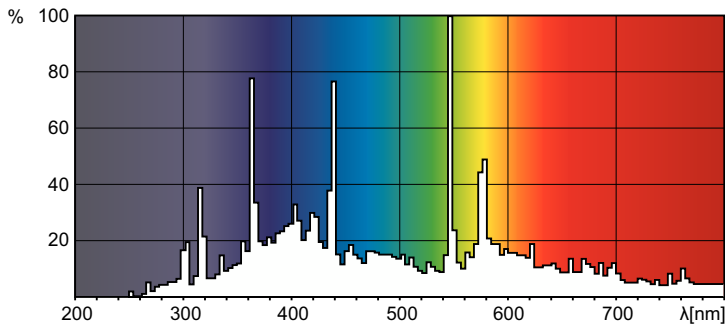

### Product data

| General Information                |                                  |
|------------------------------------|----------------------------------|
| Cap-Base                           | - [-]                            |
| Operating Position                 | UNIVERSAL [Any or Universal (U)] |
| Life to 50% Failures (Nom)         | 2,000 h                          |
| Light Technical                    |                                  |
| Color Code                         | 2                                |
| Luminous Flux                      | 14,000 lm                        |
| Chromaticity Coordinate X (Nom)    | 0.300                            |
| Chromaticity Coordinate Y (Nom)    | 0.305                            |
| Correlated Color Temperature (Nom) | 7800 K                           |
| Arc Length O (Nom)                 | 0.8 mm                           |

## Photometric data

Spectral Power Distribution Colour - MSD Platinum 200 Flex 1CT/8