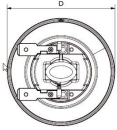

### Product data

| General Information                |                                  |
|------------------------------------|----------------------------------|
| Cap-Base                           | - [-]                            |
| Operating Position                 | UNIVERSAL [Any or Universal (U)] |
| Life to 50% Failures (Nom)         | 2,000 h                          |
| Light Technical                    |                                  |
| Color Code                         | 2                                |
| Luminous Flux                      | 14,000 lm                        |
| Chromaticity Coordinate X (Nom)    | 0.300                            |
| Chromaticity Coordinate Y (Nom)    | 0.305                            |
| Correlated Color Temperature (Nom) | 7800 K                           |
| Arc Length O (Nom)                 | 0.8 mm                           |

## Dimensional drawing

| Product                     | D (max) | O      | C (max) | T    |
|-----------------------------|---------|--------|---------|------|
| MSD Platinum 200 Flex 1CT/8 | 56.5 mm | 0.8 mm | 60 mm   | 7 mm |