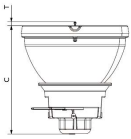

### Product data

| General Information                |                                  |
|------------------------------------|----------------------------------|
| Cap-Base                           | - [-]                            |
| Operating Position                 | UNIVERSAL [Any or Universal (U)] |
| Life to 50% Failures (Nom)         | 2,000 h                          |
| Light Technical                    |                                  |
| Color Code                         | 2                                |
| Luminous Flux                      | 14,000 lm                        |
| Chromaticity Coordinate X (Nom)    | 0.300                            |
| Chromaticity Coordinate Y (Nom)    | 0.305                            |
| Correlated Color Temperature (Nom) | 7800 K                           |
| Arc Length O (Nom)                 | 0.8 mm                           |

## Dimensional drawing

| Product                     | D (max) | O      | C (max) | T    |
|-----------------------------|---------|--------|---------|------|
| MSD Platinum 200 Flex 1CT/8 | 56.5 mm | 0.8 mm | 60 mm   | 7 mm |