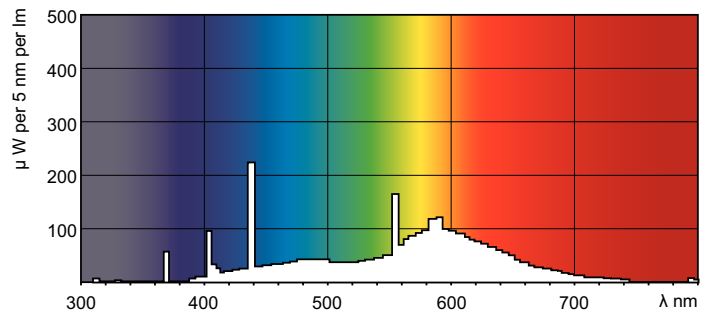

Product data

General Information	
Cap-Base	FA6 [FA6]
Life to 10% Failures (Nom)	21000 h
Life to 50% Failures (Nom)	26000 h
Light Technical	
Color Code	33-640
Luminous Flux (Nom)	940 lm
Color Designation	Cool White (CW)
Lumen Maintenance 10000 h (Nom)	0 %
Lumen Maintenance 2000 h (Nom)	88 %
Lumen Maintenance 5000 h (Nom)	83 %
Correlated Color Temperature (Nom)	4100 K
Luminous Efficacy (rated) (Nom)	47 lm/W
Color Rendering Index (Nom)	63
Operating and Electrical	
Power (Rated) (Nom)	20.0 W
Lamp Current (Nom)	0.380 A
Voltage (Nom)	58 V

Controls and Dimming	
Dimmable	Yes
Approval and Application	
Energy Efficiency Label (EEL)	B
Mercury (Hg) Content (Nom)	12.0 mg
Energy Consumption kWh/1000 h	25 kWh
Product Data	
Full product code	871150026135940
Order product name	TL-X XL 20W/33-640 SLV/25
EAN/UPC - Product	8711500261359
Order code	928037703332
Numerator - Quantity Per Pack	1
Numerator - Packs per outer box	25
Material Nr. (12NC)	928037703332
Net Weight (Piece)	124.000 g
ILCOS Code	FD-20/41/2B-LC/N-Fa6

Dimensional drawing

Product	D (max)	A (max)	B (max)	B (min)	C (max)
TL-X XL 20W/33-640 SLV/25	40.5 mm	574 mm	592.5 mm	589 mm	611 mm

TL-X XL 20W/33-640

Photometric data

Lightcolor /33-640

Lightcolor /33-640