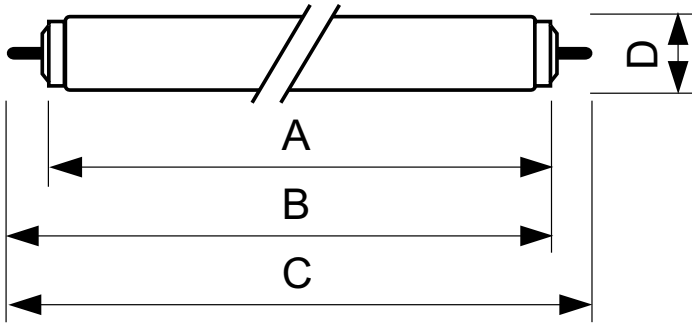

TL-X XL

TL-X XL 20W/33-640 SLV/25

The TL-X XL lamp (tube diameter 38 mm) has an extended lifetime and is fitted with an internal ignition strip for electromagnetic starterless operation or high-frequency non-preheat operation. In combination with a special lampholder, all possible sparking effects during ignition are eliminated. This lamp is used in flameproof and increased-safety luminaires for both indoor and outdoor applications, such as the (petro-)chemical industry, offshore, mines and any location where traces of explosive gases may be found.

Product data

General Information	
Cap-Base	FA6 [FA6]
Life to 10% Failures (Nom)	21000 h
Life to 50% Failures (Nom)	26000 h
Light Technical	
Color Code	33-640
Luminous Flux (Nom)	940 lm
Color Designation	Cool White (CW)
Lumen Maintenance 10000 h (Nom)	0 %
Lumen Maintenance 2000 h (Nom)	88 %
Lumen Maintenance 5000 h (Nom)	83 %
Correlated Color Temperature (Nom)	4100 K
Luminous Efficacy (rated) (Nom)	47 lm/W
Color Rendering Index (Nom)	63
Operating and Electrical	
Power (Rated) (Nom)	20.0 W
Lamp Current (Nom)	0.380 A
Voltage (Nom)	58 V

Controls and Dimming	
Dimmable	Yes
Approval and Application	
Energy Efficiency Label (EEL)	B
Mercury (Hg) Content (Nom)	12.0 mg
Energy Consumption kWh/1000 h	25 kWh
Product Data	
Full product code	871150026135940
Order product name	TL-X XL 20W/33-640 SLV/25
EAN/UPC - Product	8711500261359
Order code	928037703332
Numerator - Quantity Per Pack	1
Numerator - Packs per outer box	25
Material Nr. (12NC)	928037703332
Net Weight (Piece)	124.000 g
ILCOS Code	FD-20/41/2B-LC/N-Fa6

Dimensional drawing

Product	D (max)	A (max)	B (max)	B (min)	C (max)
TL-X XL 20W/33-640 SLV/25	40.5 mm	574 mm	592.5 mm	589 mm	611 mm

TL-X XL 20W/33-640

Photometric data

Lightcolor /33-640

Lightcolor /33-640