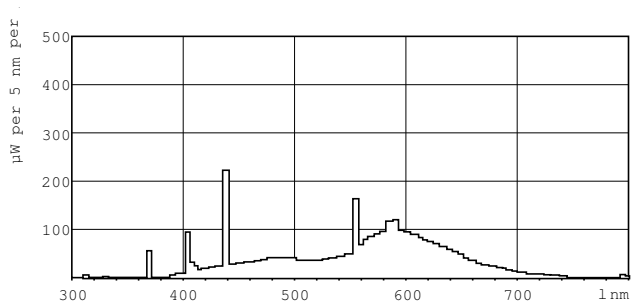

Product data

General Information	
Cap-Base	FA6 [FA6]
Life to 10% Failures (Nom)	21000 h
Life to 50% Failures (Nom)	26000 h
Light Technical	
Color Code	33-640
Luminous Flux (Nom)	940 lm
Color Designation	Cool White (CW)
Lumen Maintenance 10000 h (Nom)	0 %
Lumen Maintenance 2000 h (Nom)	88 %
Lumen Maintenance 5000 h (Nom)	83 %
Correlated Color Temperature (Nom)	4100 K
Luminous Efficacy (rated) (Nom)	47 lm/W
Color Rendering Index (Nom)	63
Operating and Electrical	
Power (Rated) (Nom)	20.0 W
Lamp Current (Nom)	0.380 A
Voltage (Nom)	58 V

Controls and Dimming	
Dimmable	Yes
Approval and Application	
Energy Efficiency Label (EEL)	B
Mercury (Hg) Content (Nom)	12.0 mg
Energy Consumption kWh/1000 h	25 kWh
Product Data	
Full product code	871150026135940
Order product name	TL-X XL 20W/33-640 SLV/25
EAN/UPC - Product	8711500261359
Order code	928037703332
Numerator - Quantity Per Pack	1
Numerator - Packs per outer box	25
Material Nr. (12NC)	928037703332
Net Weight (Piece)	124.000 g
ILCOS Code	FD-20/41/2B-LC/N-Fa6

Dimensional drawing

Product	D (max)	A (max)	B (max)	B (min)	C (max)
TL-X XL 20W/33-640 SLV/25	40.5 mm	574 mm	592.5 mm	589 mm	611 mm

TL-X XL 20W/33-640

Photometric data

Lightcolor /33-640

Lightcolor /33-640