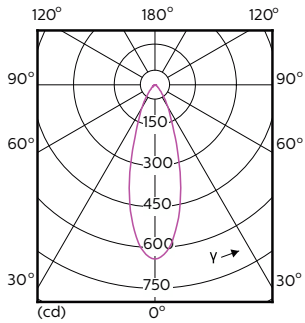

Product data

General Information	
Cap-Base	GU10
Nominal lifetime	40,000 hour(s)
Switching Cycle	50,000
Lighting Technology	LED
Flux measurement reference	Narrow Cone
CE mark	Yes
EU RoHS compliant	Yes
Light Technical	
Color Code	927
Beam Angle (Nom)	36 degree(s)
Luminous Flux	265 lm
Luminous Intensity (Nom)	540 cd
Color Designation	Warm White (WW)

Dimensional drawing

Product	D	C
MAS LED ExpertColor 3.9-35W GU10 927 36D	50 mm	54 mm

Photometric data

Accent Lighting Spots - MAS LED ExpertColor 3.9-35W GU10 927 36D

Spectral Power Distribution Colour - MAS LED ExpertColor 3.9-35W GU10 927 36D

MASTER LEDspot ExpertColor MV

Photometric data

Light Distribution Diagram - MAS LED ExpertColor 3.9-35W GU10 927 36D

Lifetime

Life Expectancy Diagram - MAS LED ExpertColor 3.9-35W GU10 927 36D

Lumen Maintenance Diagram - MAS LED ExpertColor 3.9-35W GU10 927 36D