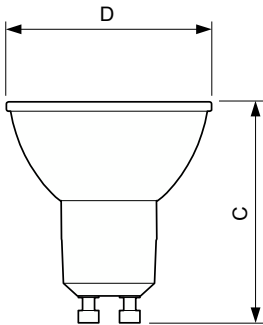

Dimensional drawing

Product	D	C
MAS LED ExpertColor 3.9-35W GU10 927 36D	50 mm	54 mm

Photometric data

Accent Lighting Spots - MAS LED ExpertColor 3.9-35W GU10 927 36D

Spectral Power Distribution Colour - MAS LED ExpertColor 3.9-35W GU10 927 36D