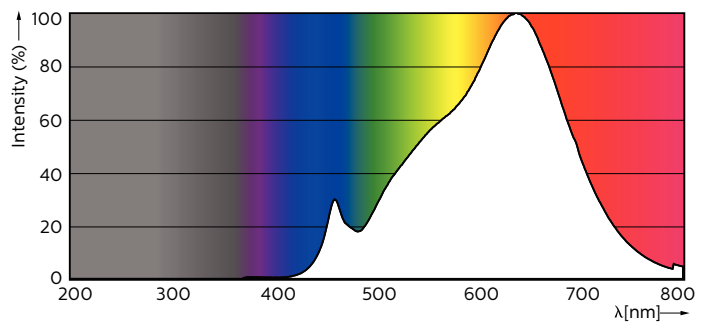

Product data

General Information	
Cap-Base	GU10
Nominal lifetime	40,000 hour(s)
Switching Cycle	50,000
Lighting Technology	LED
Flux measurement reference	Narrow Cone
CE mark	Yes
EU RoHS compliant	Yes
Light Technical	
Color Code	927
Beam Angle (Nom)	36 degree(s)
Luminous Flux	265 lm
Luminous Intensity (Nom)	540 cd
Color Designation	Warm White (WW)

Correlated Color Temperature (Nom)	2700 K
Luminous Efficacy (rated) (Nom)	67 lm/W
Color Consistency	<3
Color rendering index (CRI)	97
LLMF At End Of Nominal Lifetime (Nom)	70 %
Luminous Flux in 90° Cone (Rated)	265 lm
Flickering value (PstLM) - Flickering value as per EN 61000-3-3	1
Stroboscopic effect visibility measure (SVM)	0.4
Photobiological safety according to EN 62471	RG1

Dimensional drawing

Product	D	C
MAS LED ExpertColor 3.9-35W GU10 927 36D	50 mm	54 mm

Photometric data

Accent Lighting Spots - MAS LED ExpertColor 3.9-35W GU10 927 36D

Spectral Power Distribution Colour - MAS LED ExpertColor 3.9-35W GU10 927 36D